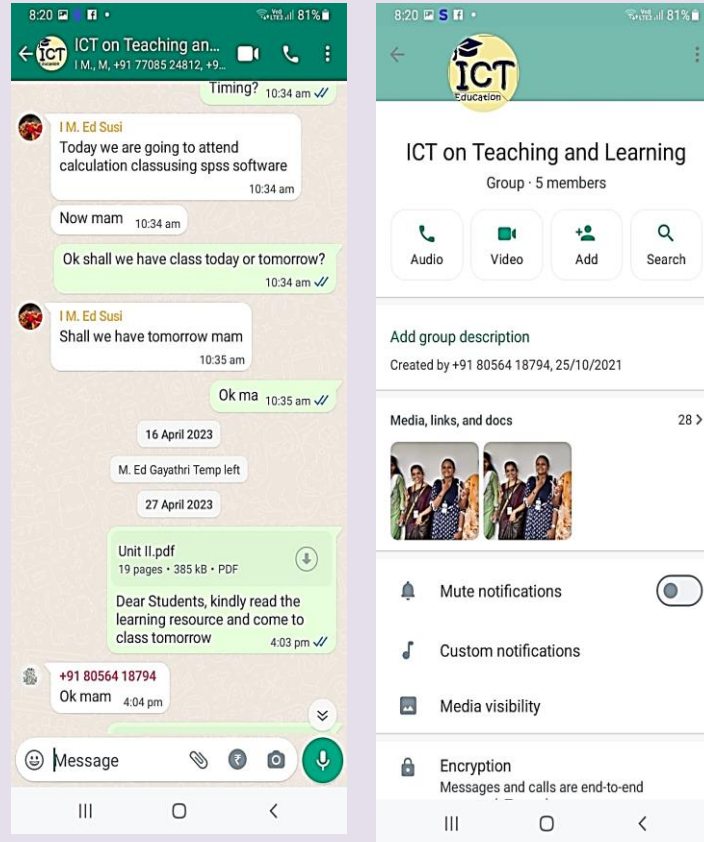

ANNAMMAL COLLEGE OF EDUCATION FOR WOMEN Thoothukudi

ICT RESOURCES USED BY Dr. K.E.VALARMATHI IN THE YEAR 2022- 2023

EDUCATIONAL PSYCHOLOGY – B.Ed. SEMESTER I WhatsApp Group

Google Classroom

BD2SM SCHOOL MANAGEMENT AND ADMINISTRATION – B.Ed. SEMESTER II WhatsApp Group

Google Classroom

ICT IN TEACHING AND LEARNING -- M.Ed. SEMESTER IV WhatsApp Group

Google Classroom